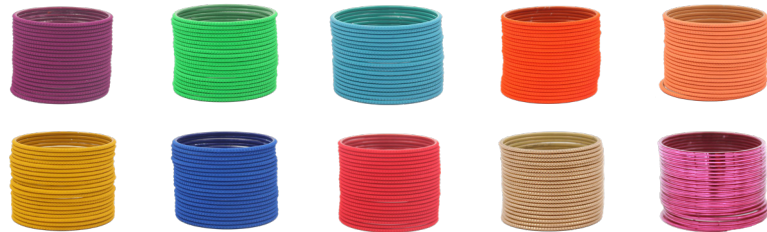

PAIN'T TEXTURE: MATT WITH NEON COLOURS

Surface : Plain Bangle with strong grooves