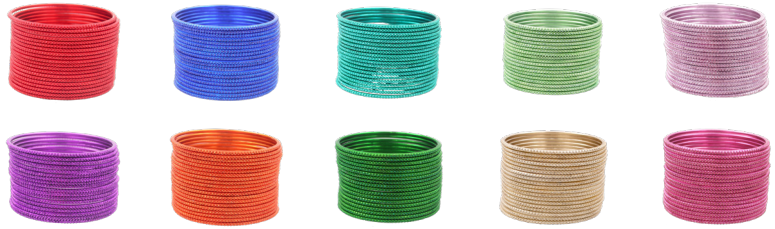

PAINT TEXTURE: METALLIC WITH SPRINKLED COLOURED ZARI

Surface : Light grooves

PAINT TEXTURE : METALLIC WITH COLOURED ZARI

Surface : Plain Round

PAINT TEXTURE : METALLIC WITH COLOURED ZARI

Surface : Grooved front and side

ZARI

PAINT TEXTURE : METALLIC WITH LIGHT COLOURED ZARI

Surface : Bubble

PAINT TEXTURE : METALLIC TEXTURE WITH GOLDEN ZARI

Surface : Plain Bangle with side grooves

PAINT TEXTURE: METALLIC COLOUR

Surface : Paper like